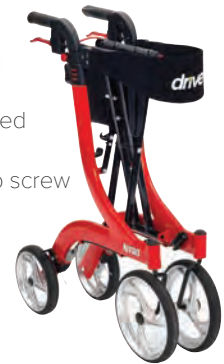

NITRO Rollators

The Nitro Rollator walking aid has been designed for easy manoeuvrability both indoors and outdoors. Featuring large 10" form casters, the Nitro has an enhanced turning radius thanks to the caster fork design.

NITRO ROLLATOR

- Lightweight aluminium frame which has been designed for easy manoeuvrability
- Suitable for use in tight spaces with a caster fork design that enhances turning radius
- Internally routed brake cables for added safety
- Push button height adjustment on handles to suit user requirements
- Cross brace design for added stability
- Easily folds with one hand to a compact size for storage and portability
- Integral seat handle serves as a useful handgrip for pulling rollator when used as a shopper or for carrying when folded
- Large 25cm (10") front casters for easy manoeuvrability
- Lightweight walking frame is suitable for indoor and outdoor use
- Removable zippered storage bag for storing shopping items and essentials
- Plastic clip holds the rollator closed when frame is folded for easy handling
- Back support height easily adjusts with tool free thumb screw
- Soft, flexible backrest provides comfort and security while seated
- Rear stepper tubes facilitate safe curb-climbing for both attendant and independent user